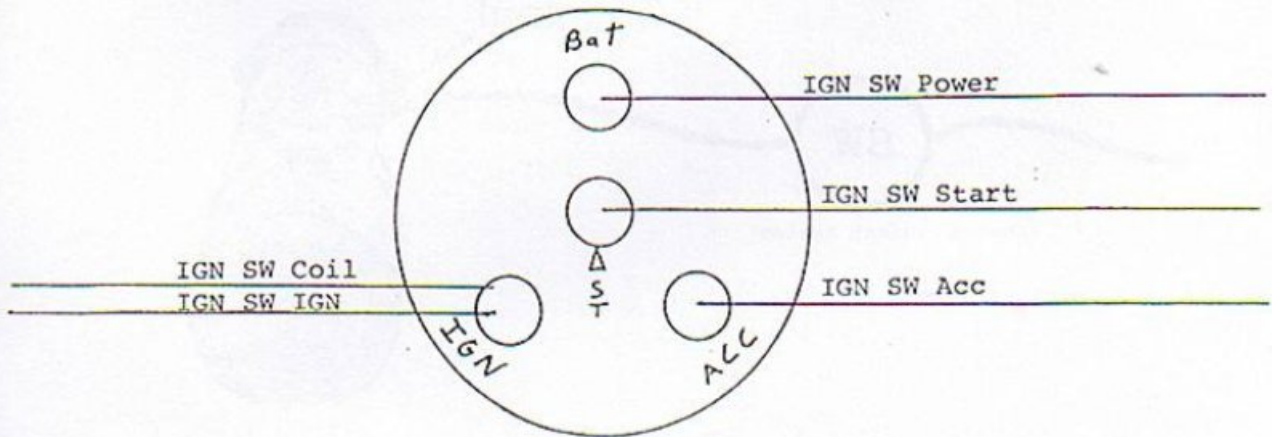

DASH IGNITION SWITCH

G M HEADLIGHT DIAGRAM